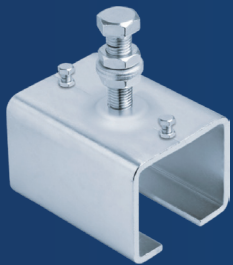

LEVER BOLT
300-LL (open right-left, above)
300-LR (open left-right)
2-point top-bottom latch

OVERHEAD GUIDE
300-22

OFFSET GUIDE
Bracket & fasteners 300-1BS
Track guide 300-2

DOUBLE MOUNT
300-2D-75
Double overhead track mount used with side-by-side tracks.

DOUBLE MOUNT
300-2SSF-65
300-2SSF-75

TRACK GUIDE
Bolt-on 300-21
Weld-on 300-21-W

DOOR GUIDE ROLLER
300-BG
Floor or under-door mounted

TOP DOOR STOP
300-TS
Mounted inside track

DOOR GUIDE WHEEL
248-60

DOOR CATCH
300-AG
Adjustable width