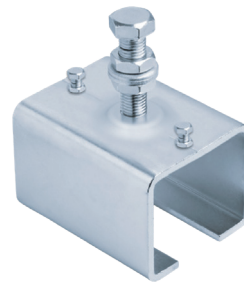

Dootrack 800

DOORS TO 800KG

6M TRACK
800-6000 3.0mm

DOUBLE BRACKET
800-D
For side-by-side tracks

TRACK GUIDE ROLLER
800-TG
Adds stability and security

4-WHEEL CARRIER
Steel 800-4CS
Nylon 800-4CN
Sealed steel roller bearings

LEVER BOLT
800-LL (open right-left.
above)
800-LR (open left-right)
2-point top-bottom latch

OVERHEAD GUIDE
800-22

OFFSET GUIDE
Bracket &
fasteners 800-1BS
Track guide 800-2

TRACK GUIDE
Bolt-on 800-21
Weld-on 800-21-W

DOUBLE MOUNT
800-2D-95
Double overhead track
mount used with side-by-
side tracks.

DOOR GUIDE ROLLER
800-BG
Floor or under-door
mounted

DOOR GUIDE WHEEL
248-60

TOP DOOR STOP
246
Mounted inside track

HANDLE
300-H
800-H