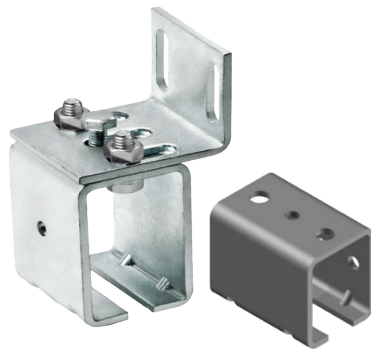

DOUBLE MOUNT
300-2SSF-65
300-2SSF-75

TRACK GUIDE
Bolt-on 300-21
Weld-on 300-21-W

DOOR GUIDE ROLLER
300-BG
Floor or under-door mounted

TOP DOOR STOP
300-TS
Mounted inside track

DOOR GUIDE WHEEL
248-60

DOOR CATCH
300-AG
Adjustable width

Dootrack 800

DOORS TO 800KG

6M TRACK
800-6000 3.0mm

DOUBLE BRACKET
800-D
For side-by-side tracks

TRACK GUIDE ROLLER
800-TG
Adds stability and security

4-WHEEL CARRIER
Steel 800-4CS
Nylon 800-4CN
Sealed steel roller bearings

LEVER BOLT
800-LL (open right-left.
above)
800-LR (open left-right)
2-point top-bottom latch

OVERHEAD GUIDE
800-22

OFFSET GUIDE
Bracket &
fasteners 800-1BS
Track guide 800-2

TRACK GUIDE
Bolt-on 800-21
Weld-on 800-21-W

DOUBLE MOUNT
800-2D-95
Double overhead track
mount used with side-by-
side tracks.

DOOR GUIDE ROLLER
800-BG
Floor or under-door
mounted

DOOR GUIDE WHEEL
248-60

TOP DOOR STOP
246
Mounted inside track

HANDLE
300-H
800-H