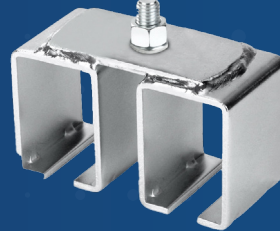

DOOGOOD™
Australia

Dootrack 300

DOORS TO 300KG

6M TRACK
300-6000 2.5mm

DOUBLE BRACKET
300-D
For side-by-side tracks

2-WHEEL CARRIER
Steel wheels 300-2CS
Nylon wheels 300-2CN
Sealed steel roller bearings

4-WHEEL CARRIER
Steel wheels 300-4CS
Nylon wheels 300-4CN
Sealed steel roller bearings

LEVER BOLT
300-LL (open right-left, above)
300-LR (open left-right)
2-point top-bottom latch

OVERHEAD GUIDE
300-22

OFFSET GUIDE
Bracket & fasteners 300-1BS
Track guide 300-2

DOUBLE MOUNT
300-2D-75
Double overhead track mount used with side-by-side tracks.

DOUBLE MOUNT
300-2SSF-65
300-2SSF-75

TRACK GUIDE
Bolt-on 300-21
Weld-on 300-21-W

DOOR GUIDE ROLLER
300-BG
Floor or under-door mounted

TOP DOOR STOP
300-TS
Mounted inside track

DOOR GUIDE WHEEL
248-60

DOOR CATCH
300-AG
Adjustable width